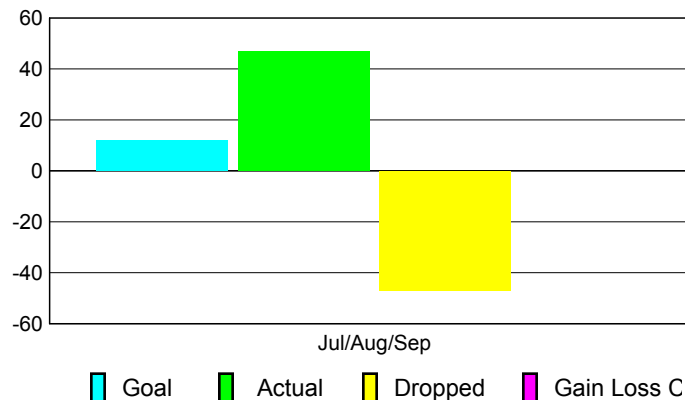

Membership Results 2010-2011

Goal, New, Dropped, Gain/Loss